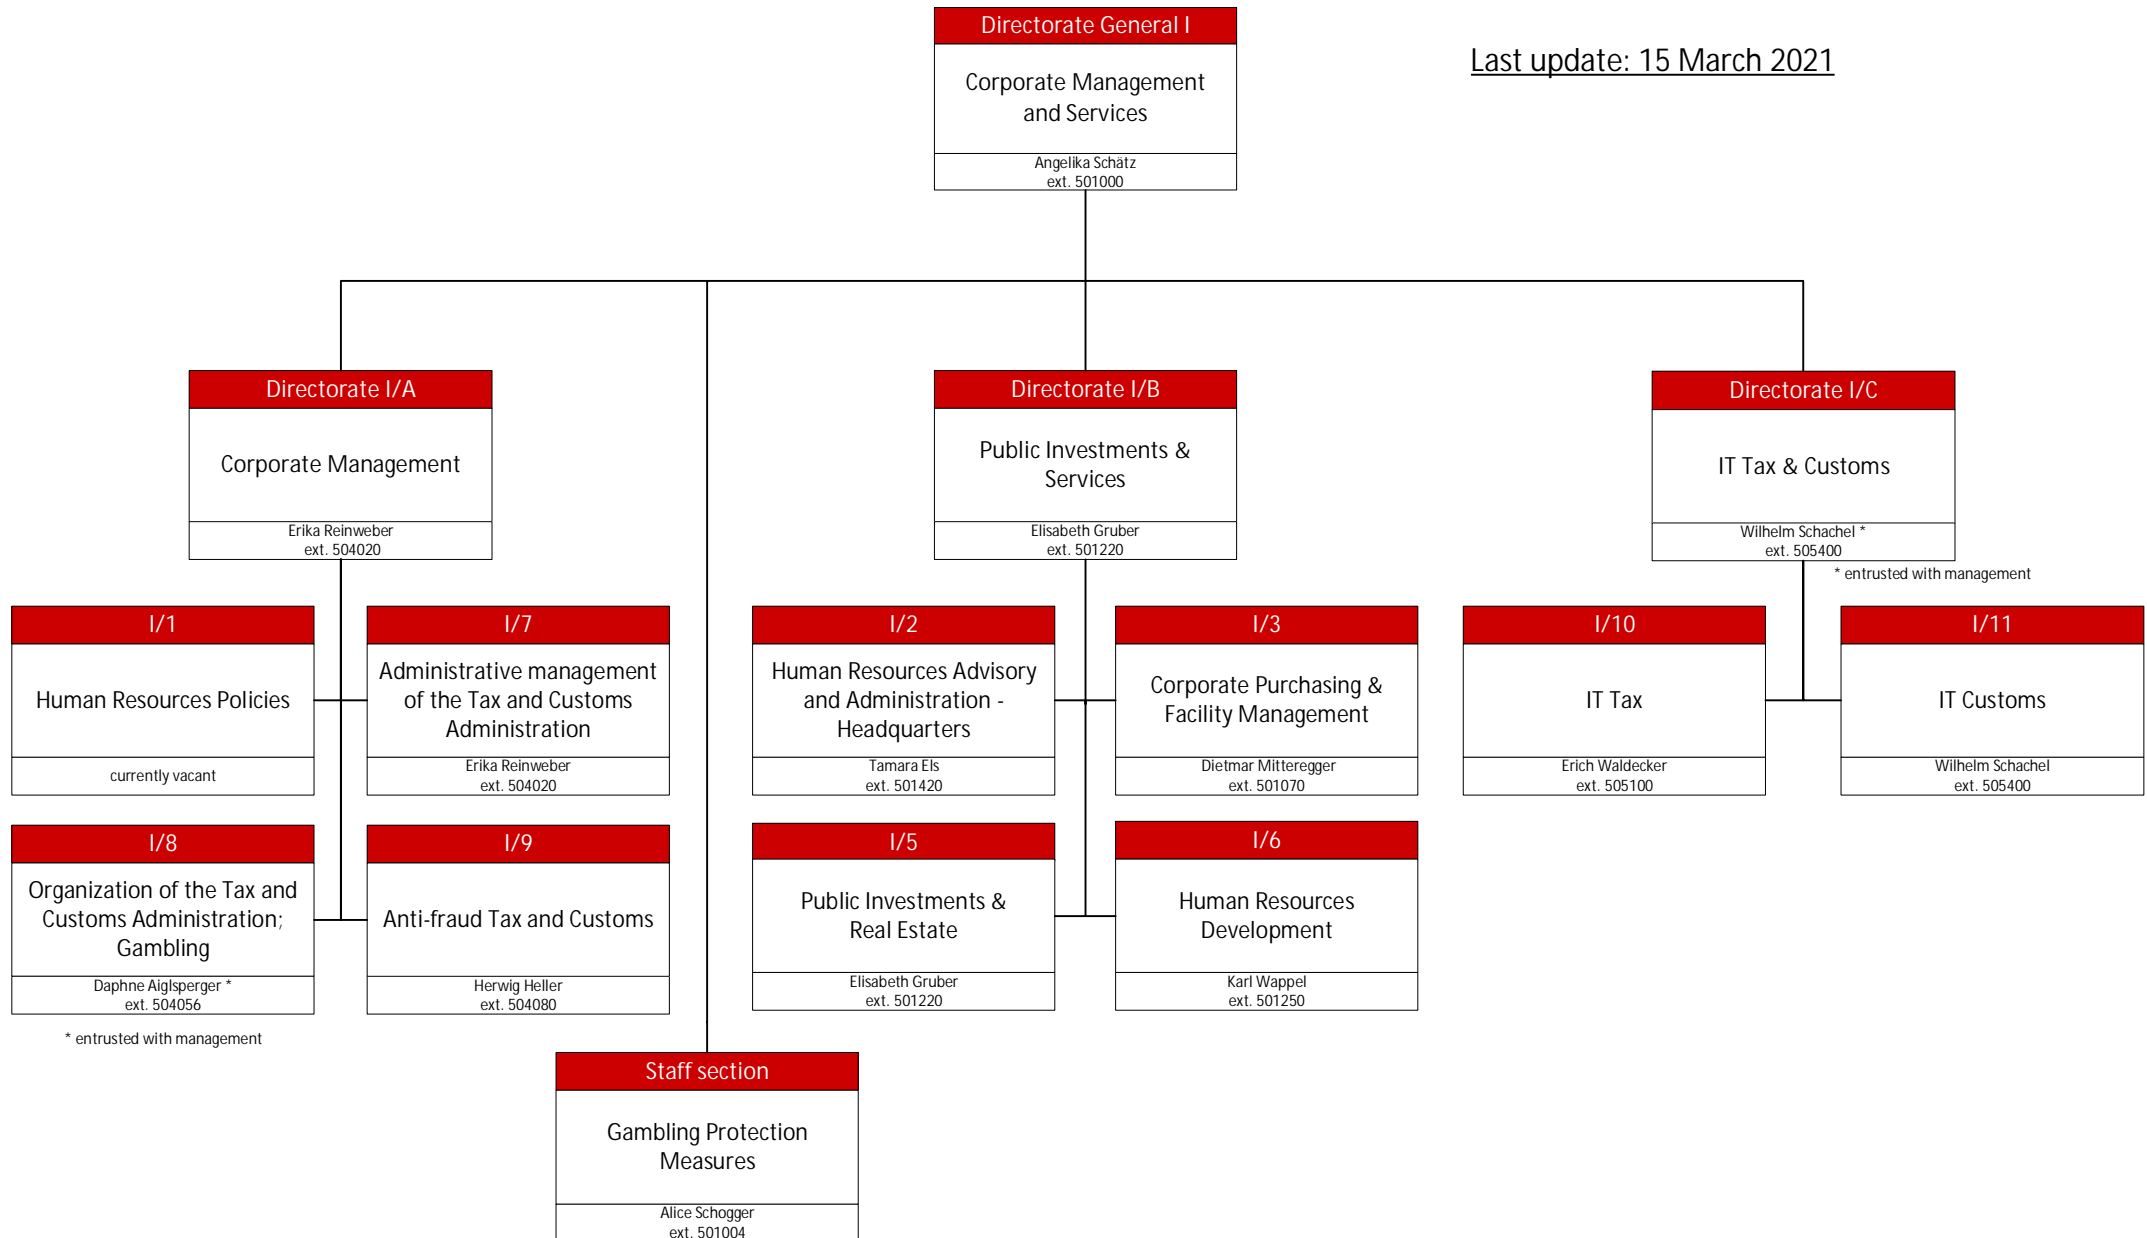

ORGANIZATION CHART

Phone: ++43/1/51433/ext.

Last update: 15 March 2021

Directorate General I

Phone: ++43/1/51433/ext.

Last update: 15 March 2021

Directorate General II

Phone: ++43/1/51433/ext.

Last update: 15 March 2021

* entrusted with management

* entrusted with management

Phone: ++43/1/51433/ext.

Last update: 15 March 2021

Directorate General IV

Phone: ++43/1/51433/ext.

Last update: 15 March 2021