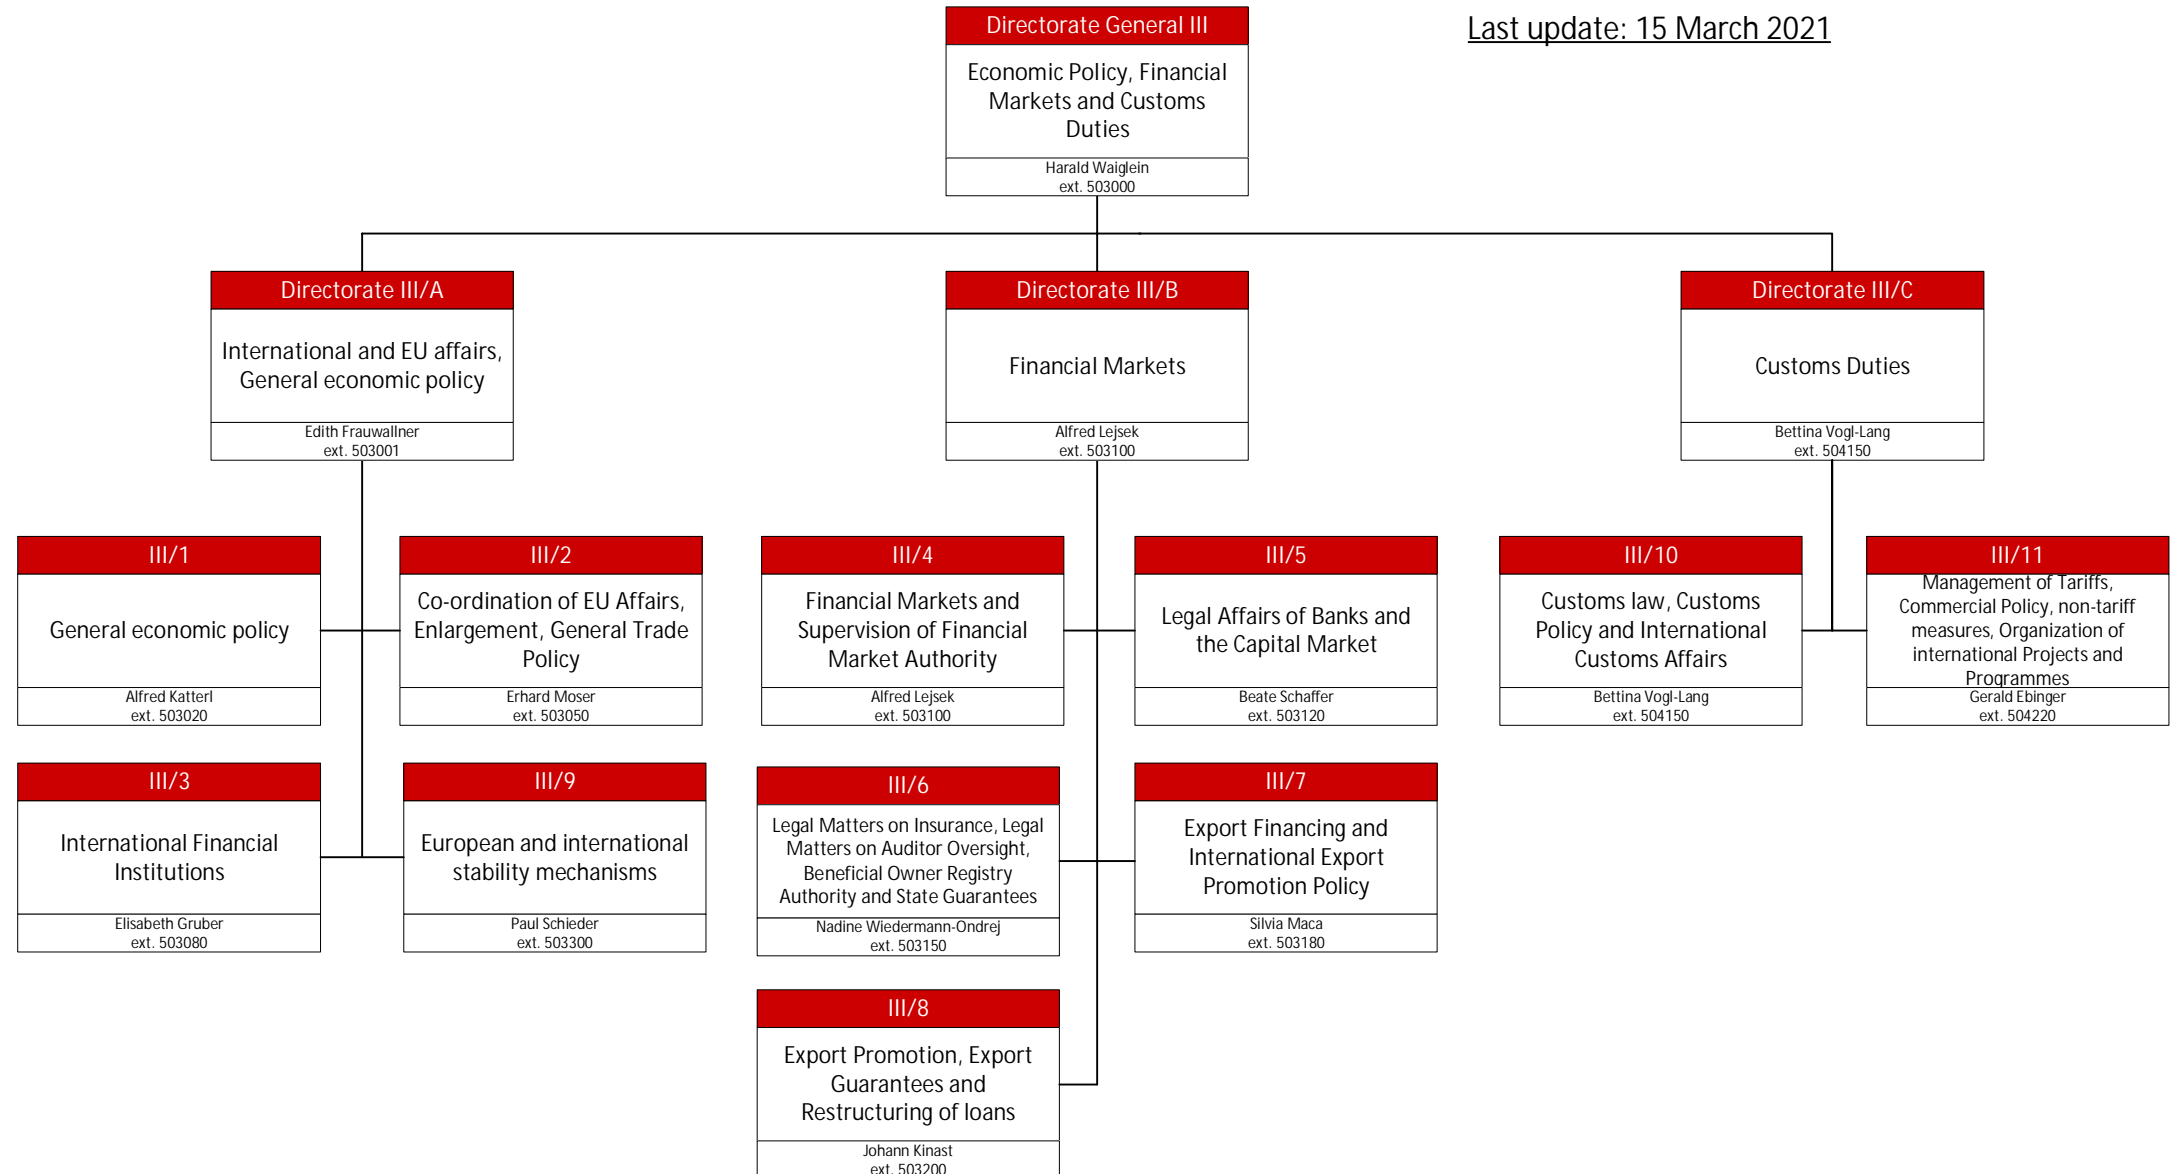

ORGANIZATION CHART

Phone: ++43/1/51433/ext.

Last update: 15 March 2021

Directorate General I

Phone: ++43/1/51433/ext.

Last update: 15 March 2021

Directorate General II

Phone: ++43/1/51433/ext.

Last update: 15 March 2021

* entrusted with management

* entrusted with management

Phone: ++43/1/51433/ext.

Last update: 15 March 2021

Directorate General IV

Phone: ++43/1/51433/ext.

Last update: 15 March 2021