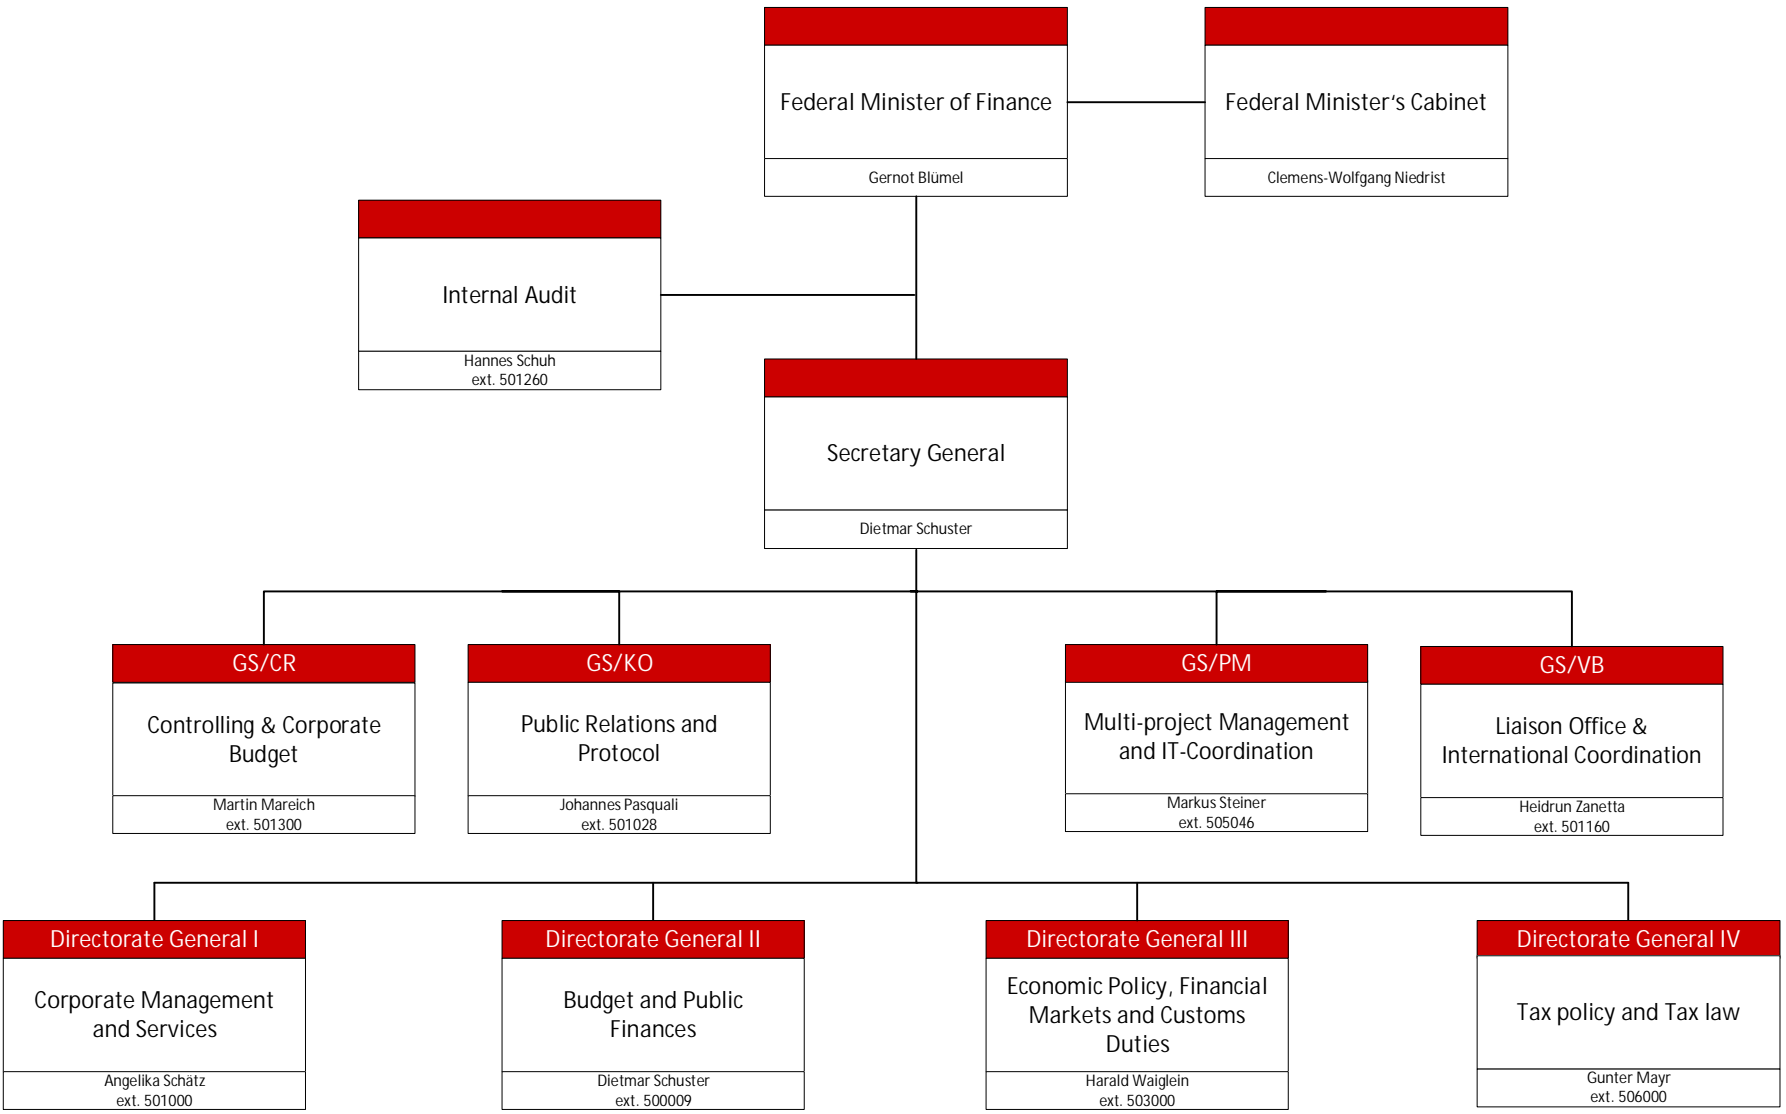

ORGANIZATION CHART

Phone: ++43/1/51433/ext.

Last update: 15 March 2021

Directorate General I

Phone: ++43/1/51433/ext.

Last update: 15 March 2021

Directorate General II

Phone: ++43/1/51433/ext.