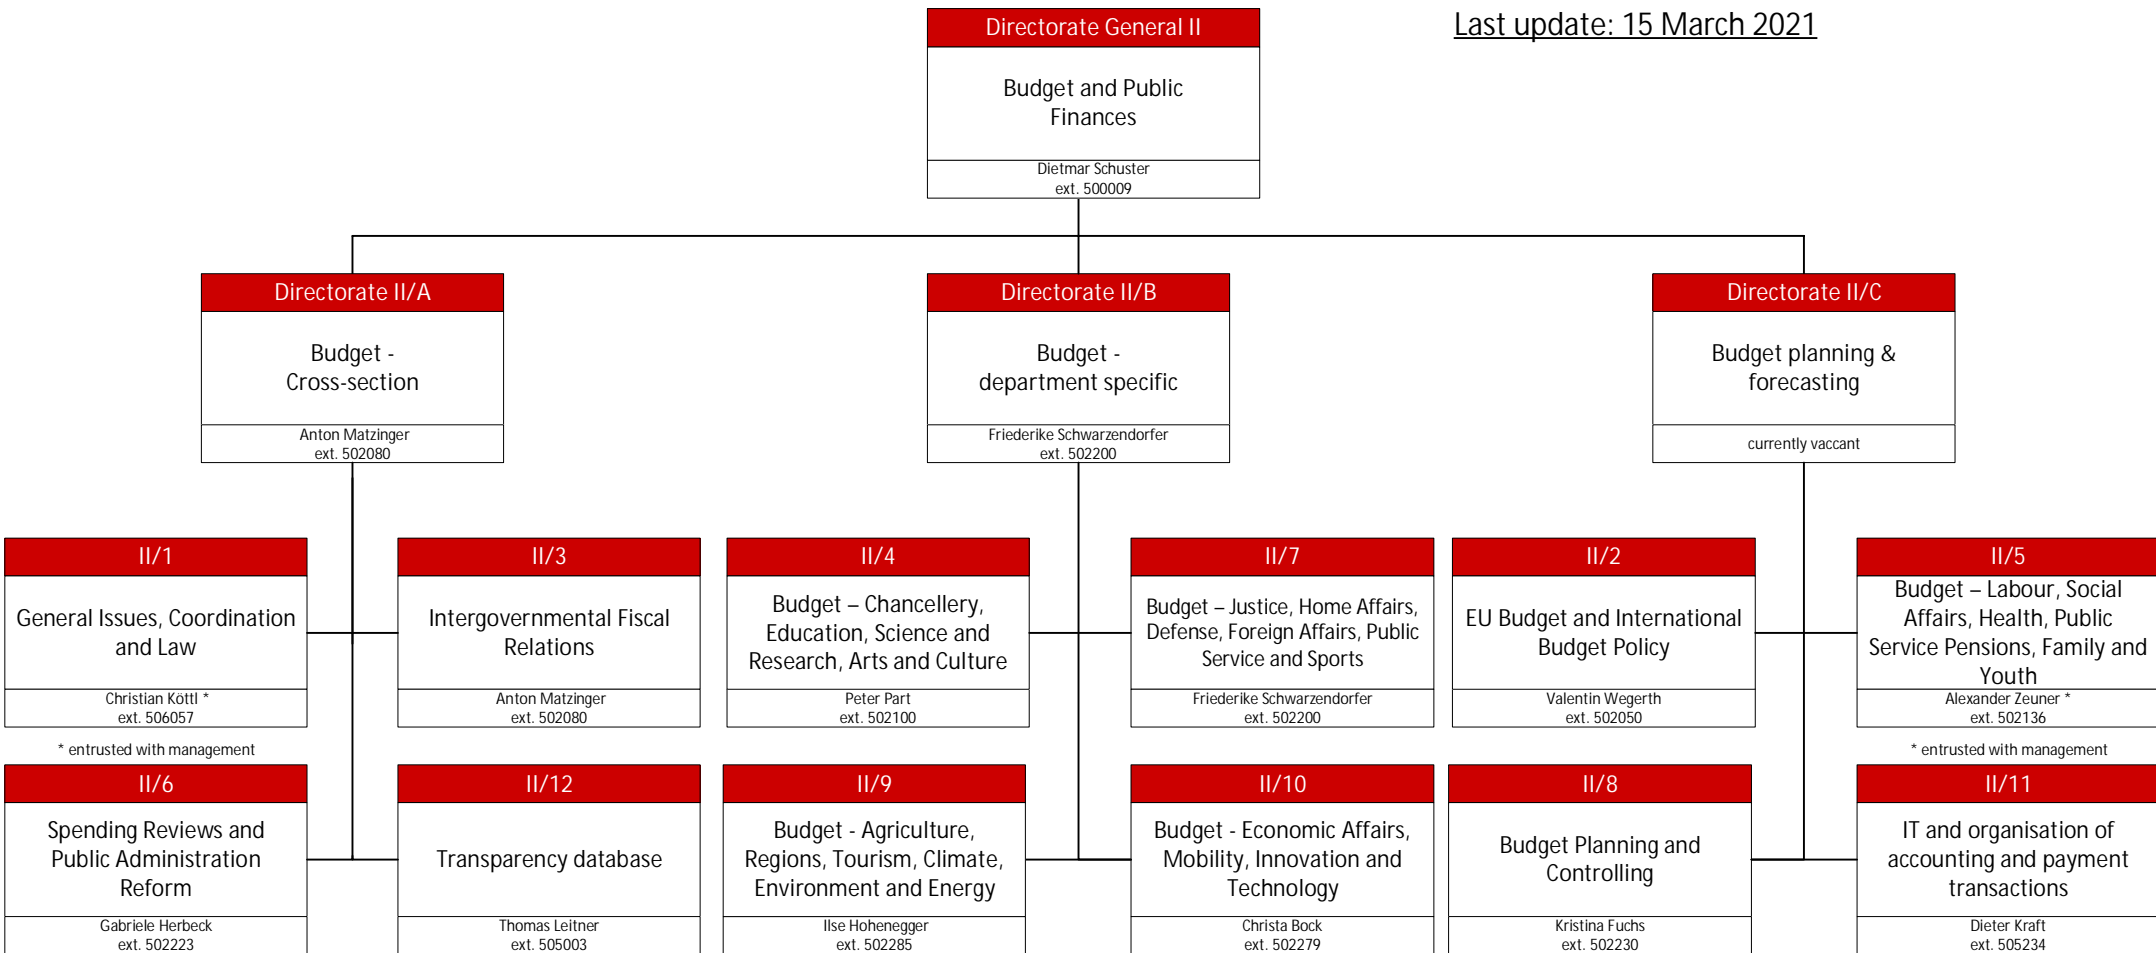

ORGANIZATION CHART

Phone: ++43/1/51433/ext.

Last update: 15 March 2021

Directorate General I

Phone: ++43/1/51433/ext.

Last update: 15 March 2021

Directorate General II

Phone: ++43/1/51433/ext.

Last update: 15 March 2021

* entrusted with management

* entrusted with management

Phone: ++43/1/51433/ext.

Last update: 15 March 2021

Directorate General IV

Phone: ++43/1/51433/ext.

Last update: 15 March 2021